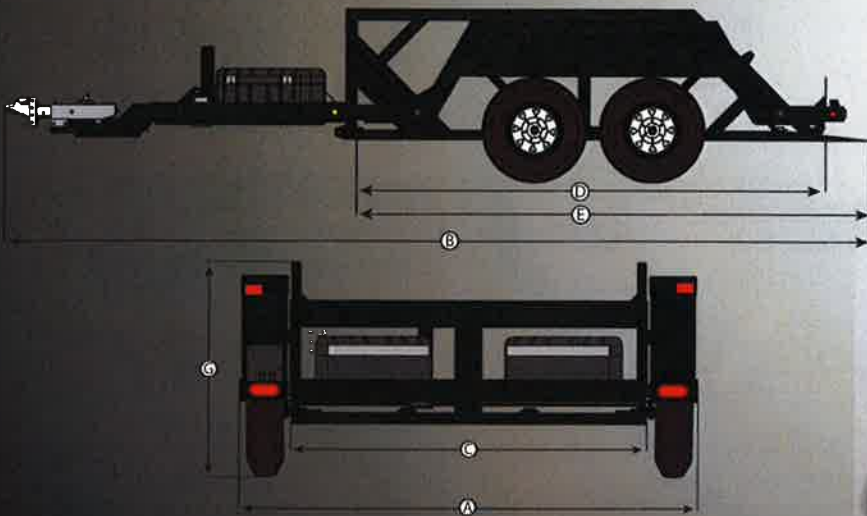

ET 7000

Increased Productivity:

- ➔ Only 6 degrees of incline for easy loading and unloading
- ➔ Deck hydraulically lowers to ground level
- ➔ 7000 lb capacity
- ➔ Set of standard tie-downs for safer transportation

www.haulotte-usa.com

Haulotte 
GROUP
More Than Lifting

ET 7000

Trailers

TECHNICAL SPECS

ET 7000

Capacity	7000 lb
A - Width	8 ft 6 in
B - Length	19 ft 7 in
C x D - Bed size - flat surface	6 ft 3 in x 10 ft
C x E - Bed size - overall	6 ft 3 in x 12 ft
F - Bed height in raised position	1 ft 2 in
G - Trailer top height in raised position	3 ft 11 in
Ramp grade	6°
Hitch size	2 5/16 in
Tire size	15 in
Deck lifting device - battery included	Hydraulic
Suspension	Tandem Axle Leaf spring
Brakes	Hydraulic Surge
Weight	3000 lb

STANDARD EQUIPMENT

- Welded heavy duty frame
- Powder coated finish
- Heavy duty diamond treaded plate deck
- Adjustable hitch
- Tie downs
- Tool box

OPTIONS & ACCESSORIES

- Spare tire
- Mounting bracket for spare tire
- Charger
- Electric brakes