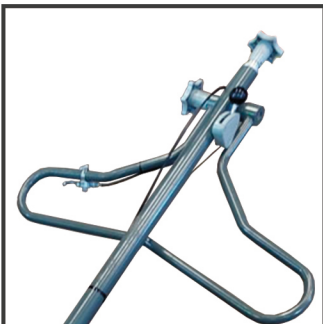

Building the American Dream

CONCRETE FINISHING

POWER TROWEL WBT36

Foldable handle

Belt guard

FEATURE	WBT36-8H
Diameter in (mm)	37.2 (945)
Trowel blade rev/min	70-140
Standard Blades	4 finish blades
Power	Honda GX160
Clutch	Centrifugal
Knob-style pitch control	Yes
Adjustable handle	Yes
Weight lbs (kg)	183 (83)