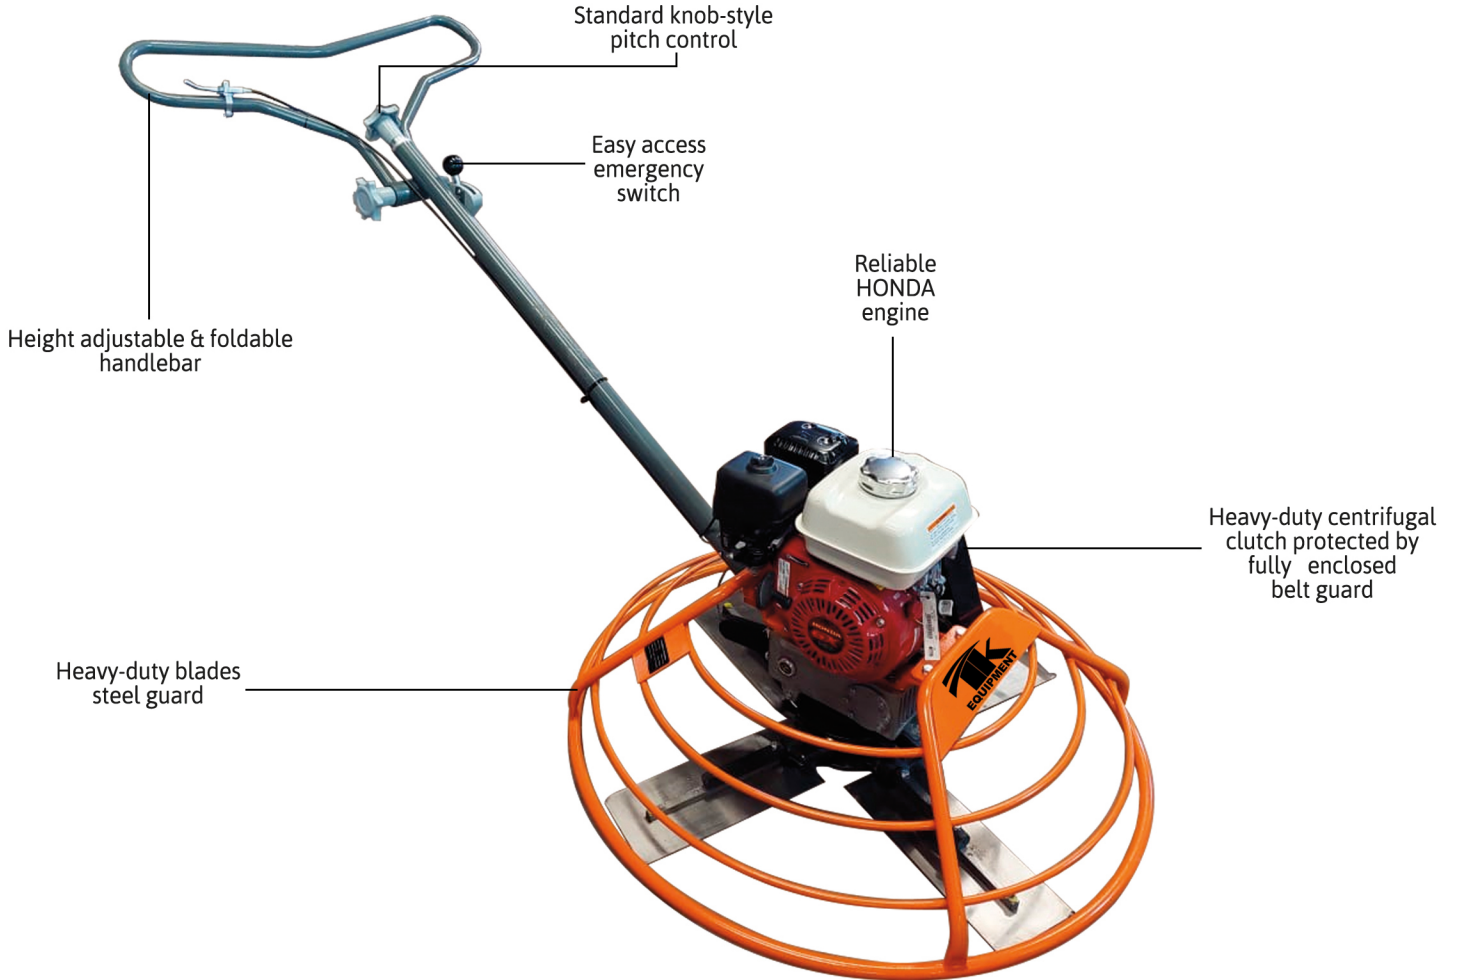

Building the American Dream

CONCRETE FINISHING

POWER TROWEL WBT36

Foldable handle

Belt guard

FEATURE	WBT36-8H
Diameter in (mm)	37.2 (945)
Trowel blade rev/min	70-140
Standard Blades	4 finish blades
Power	Honda GX160
Clutch	Centrifugal
Knob-style pitch control	Yes
Adjustable handle	Yes
Weight lbs (kg)	183 (83)