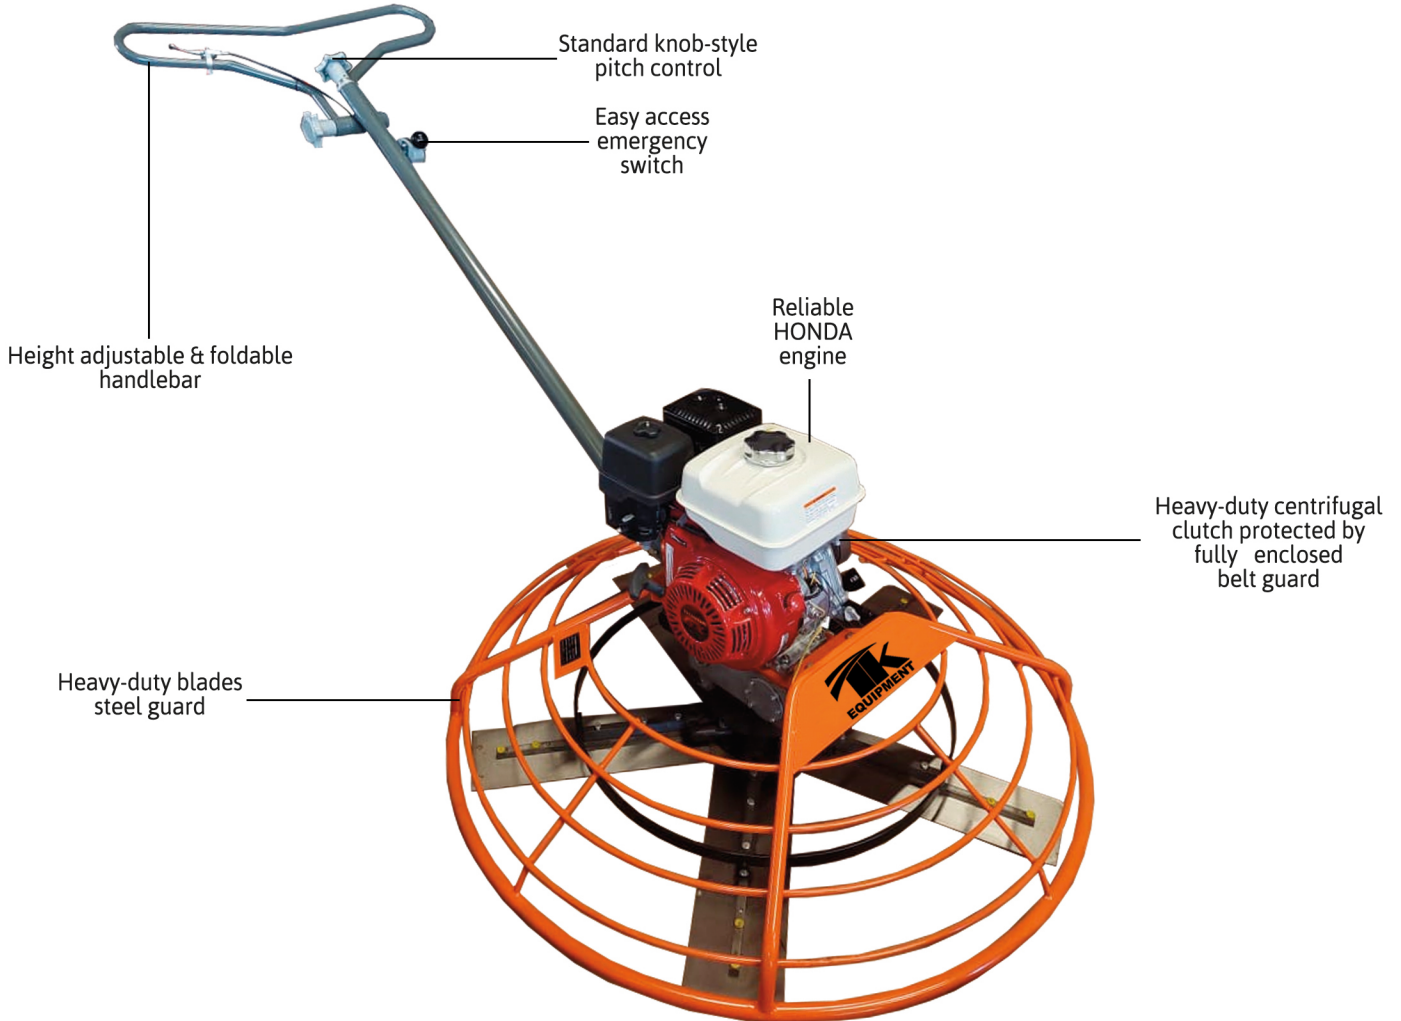

Building the American Dream

CONCRETE FINISHING

POWER TROWEL WBT46

FEATURE	WBT46-GH8
Diameter in (mm)	46.3 (1175)
Trowel blade rev/min	70-140
Standard Blades	5 finish blades
Power	Honda GX240
Clutch	Centrifugal
Knob-style pitch control	Yes
Adjustable handle	Yes
Weight lbs (kg)	262 (119)